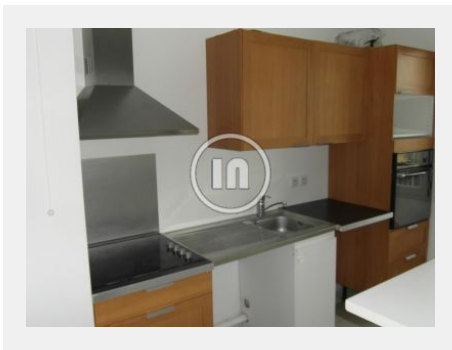

Rental Apartment - VAUREAL

Details

Reference	950787
Price	775 €
City	VAUREAL
Rooms	2 rooms
Surface	45 m ²

www.intuitupersonae-immo.com

Intuitu Personae
164 rue du Vieux Pont de Sèvres
92100 Boulogne-Billancourt - France
Phone :
contact@intuitupersonae-immo.com