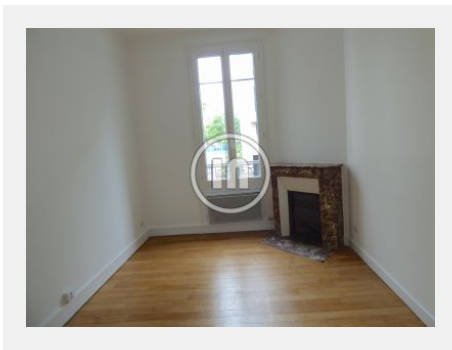

Rental Apartment - Neuilly-sur-Seine

Details

Reference	1117890
Price	870 € / Month
City	Neuilly-sur-Seine
Rooms	2 rooms
Surface	34 m ²

Services

Digicode

www.intuitupersonae-immo.com